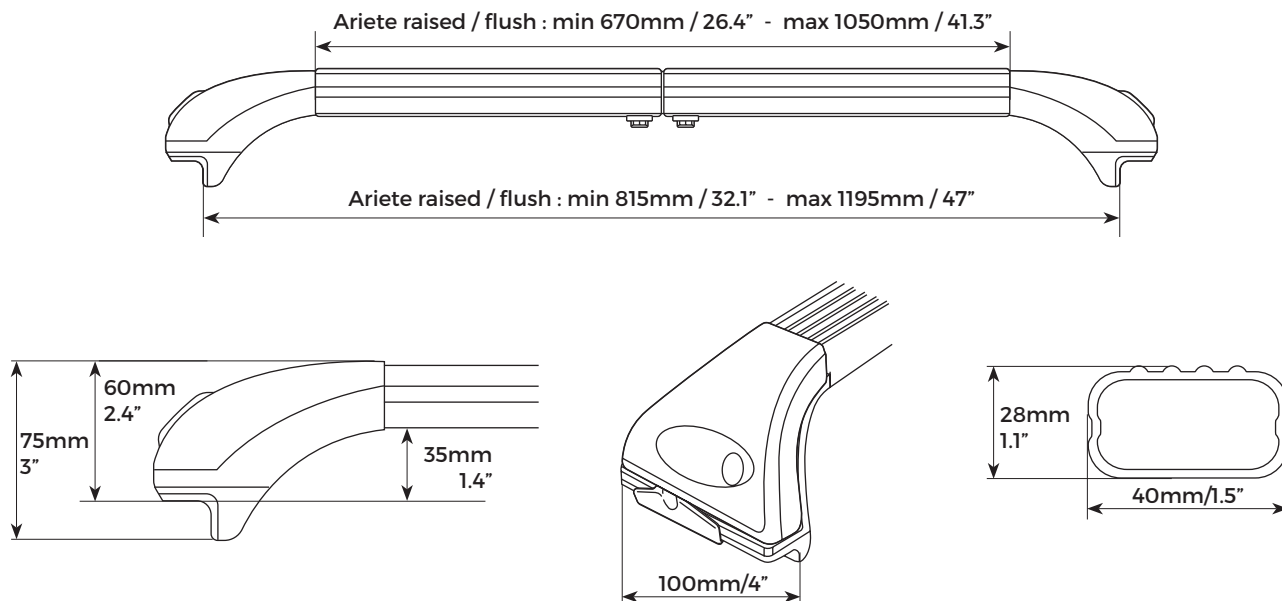

ARIETE RAISED RAILS

Watch video

IT) Barra da tetto in alluminio per veicoli con raised rails.
Leggera, pratica e sicura.

EN) Aluminium roof bars for cars with raised rails.
Lightweight, practical and safe.

IT) Verificare la compatibilità con il proprio veicolo su www.menabocaraccessories.com
EN) Check the compatibility with your vehicle on www.menabocaraccessories.com

Art.	Ariete Flush	000120600000
	Ariete Raised	000120500000
	Ariete Flush	3,4kg / 7.5lb
	Ariete Raised	3,3kg / 7.3lb
Materiale Material Matière	Alluminio Aluminium Aluminio	
	max 75kg/165lb	
	✓	
Rail	Ariete Flush	Max 55mm/2,2"
	Ariete Raised	Max 55x55mm/2,2x2,2"

Mod.	ARIETE FLUSH	ARIETE RAISED
Art.N°	000120600000	000120500000
	L x W x H : 97x19,5x9cm / 38,2x7,7x3,5"	L x W x H : 97x19,5x9cm / 38,2x7,7x3,5"
	 3,9kg / 8,6lb	 3,8kg / 8,4lb
	L x W x H : 120x80x150cm / 47,2x31,5x79,5"	L x W x H : 120x80x150cm / 47,2x31,5x79,5"
	 255kg / 562,2lb	 249kg / 549lb
	Pz:60	Pz:60
Ean-13	 8 003168 046226	 8 003168 044307