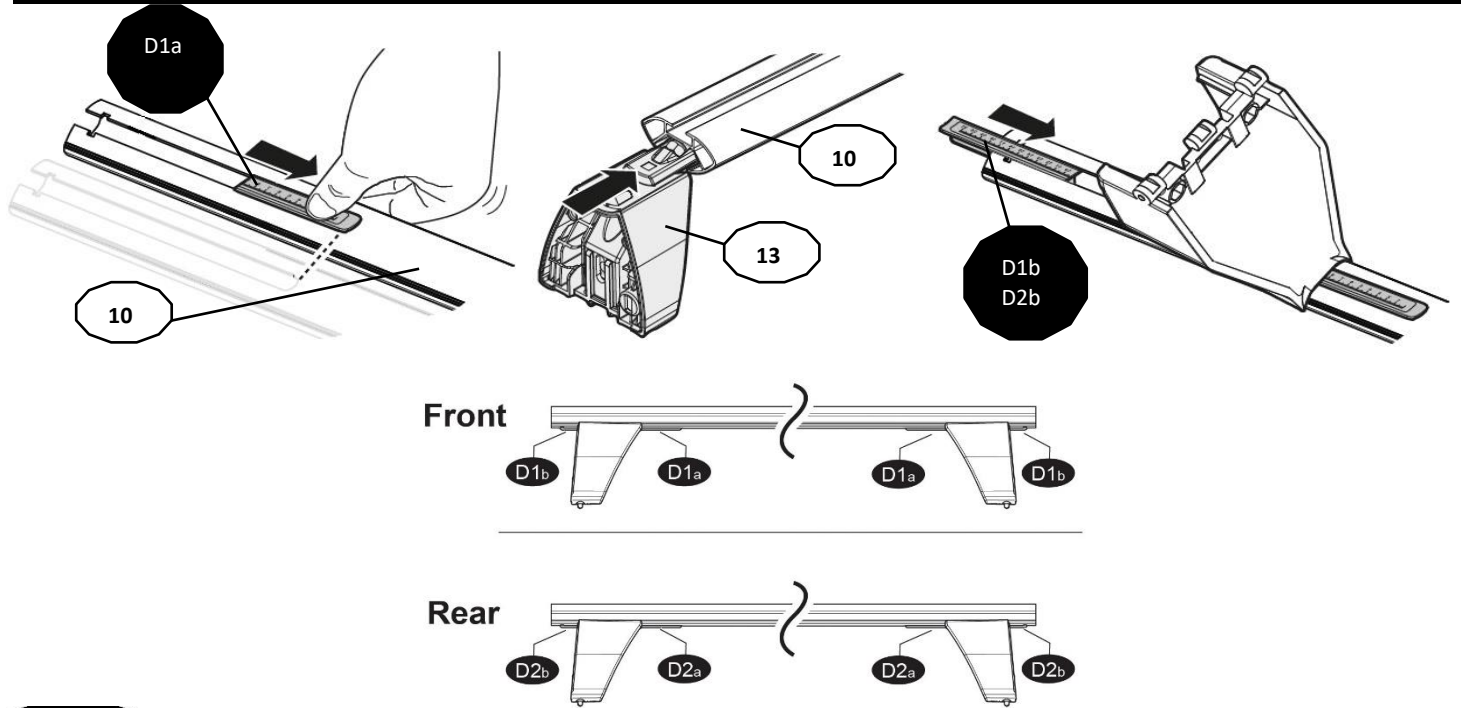

2

3

x4

4

MANUFACTURER	MODEL CAR	DOORS	MODEL YEAR
AUDI	A6 (4A/C8)	4	18>
AUDI	Q2 (GA)	5	16>
CITROEN	C3 (Mk3) Aircross	5	17>
OPEL / VAUXHALL	Astra (K)	5	16>21
OPEL / VAUXHALL	Crossland	5	20>
OPEL / VAUXHALL	Crossland X	5	17>20
RENAULT	Megane IV	5	16>
VOLVO	S60	4	10>18
VOLVO	S80	4	06>16
VOLVO	V40	5	12>16
VOLVO	V40	5	16>
VOLVO	V60	5	10>11
VOLVO	V60/V60 Cross Country	5	11>18

Front	Rear
5	6
37	37R
2x	2x