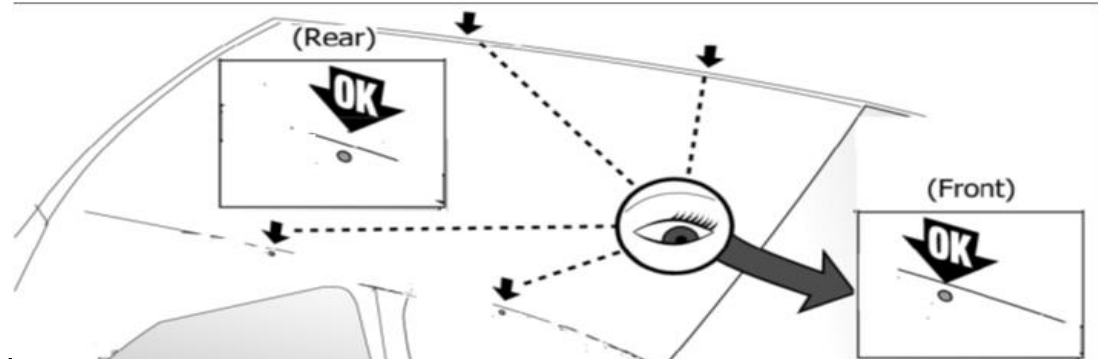

MANUFACTURER	MODEL CAR	DOORS	MODEL YEAR
AUDI	A6 (4A/C8)	4	18>
AUDI	Q2 (GA)	5	16>
CITROEN	C3 (Mk3) Aircross	5	17>
OPEL / VAUXHALL	Astra (K)	5	16>21
OPEL / VAUXHALL	Crossland	5	20>
OPEL / VAUXHALL	Crossland X	5	17>20
RENAULT	Megane IV	5	16>
VOLVO	S60	4	10>18
VOLVO	S80	4	06>16
VOLVO	V40	5	12>16
VOLVO	V40	5	16>
VOLVO	V60	5	10>11
VOLVO	V60/V60 Cross Country	5	11>18

Front	Rear
5	6
37	37R
2x	2x

MANUFACTURER	MODEL CAR	DOORS	MODEL YEAR
VOLVO	V70	5	07>16