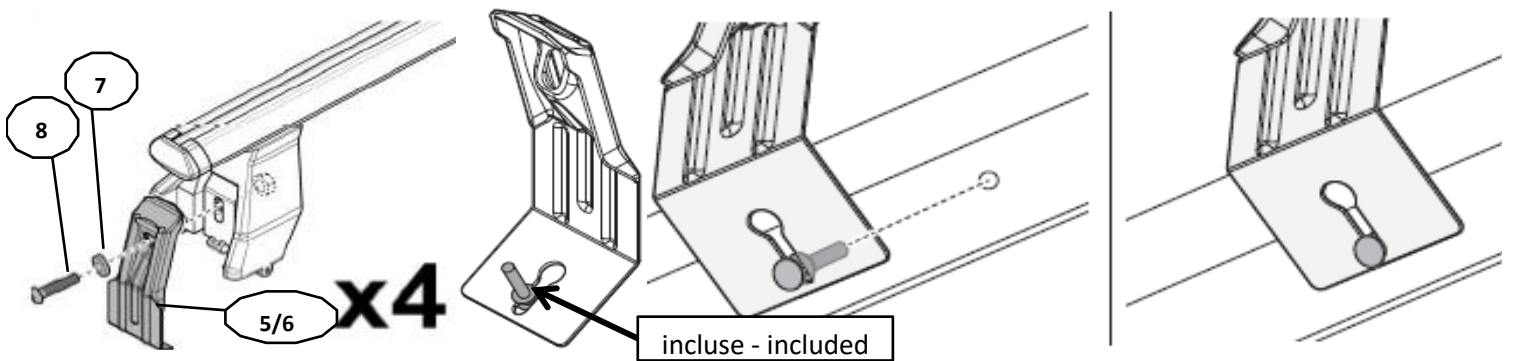

2

3

x4

4

MANUFACTURER	MODEL CAR	DOORS	MODEL YEAR
AUDI	A6 (4A/C8)	4	18>
AUDI	Q2 (GA)	5	16>
CITROEN	C3 (Mk3) Aircross	5	17>
OPEL / VAUXHALL	Astra (K)	5	16>21
OPEL / VAUXHALL	Crossland	5	20>
OPEL / VAUXHALL	Crossland X	5	17>20
RENAULT	Megane IV	5	16>
VOLVO	S60	4	10>18
VOLVO	S80	4	06>16
VOLVO	V40	5	12>16
VOLVO	V40	5	16>
VOLVO	V60	5	10>11
VOLVO	V60/V60 Cross Country	5	11>18

Front	Rear
5	6
37	37R
2x	2x