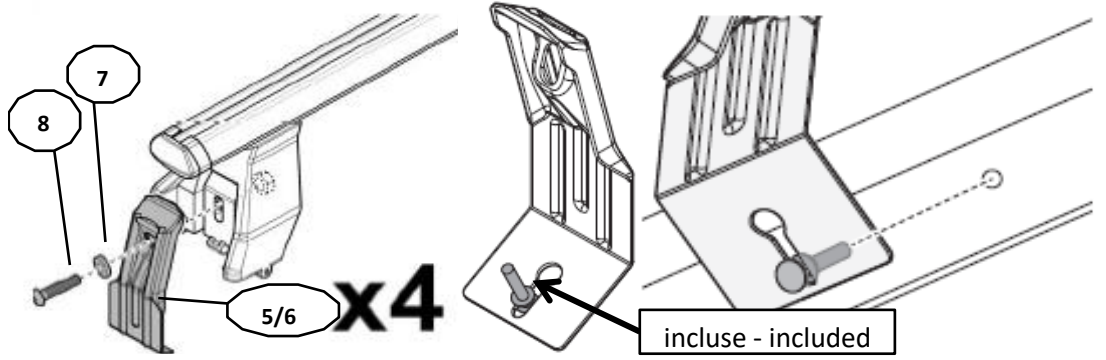

MANUFACTURER	MODEL CAR	DOORS	MODEL YEAR
AUDI	A6 (4A/C8)	4	18>
AUDI	Q2 (GA)	5	16>
CITROEN	C3 (Mk3) Aircross	5	17>
OPEL / VAUXHALL	Astra (K)	5	16>21
OPEL / VAUXHALL	Crossland	5	20>
OPEL / VAUXHALL	Crossland X	5	17>20
RENAULT	Megane IV	5	16>
VOLVO	S60	4	10>18
VOLVO	S80	4	06>16
VOLVO	V40	5	12>16
VOLVO	V40	5	16>
VOLVO	V60	5	10>11
VOLVO	V60/V60 Cross Country	5	11>18

Front	Rear
5	6
37	37R
2x	2x