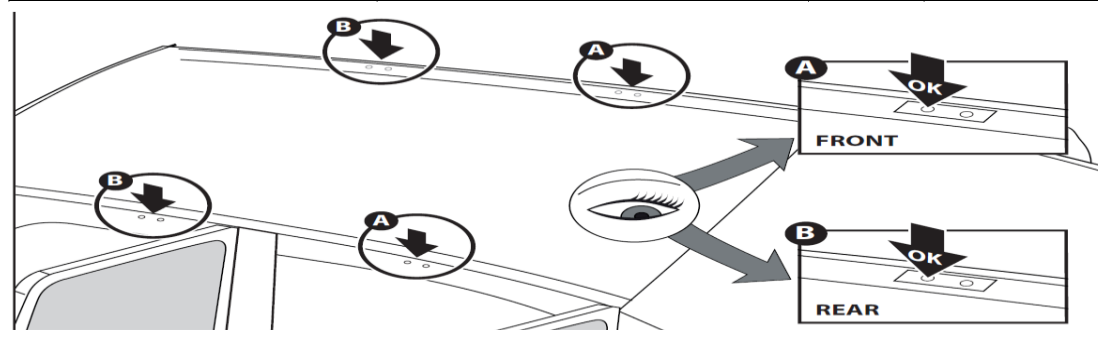

MANUFACTURER	MODEL CAR	DOORS	MODEL YEAR
VOLVO	V70	5	07>16