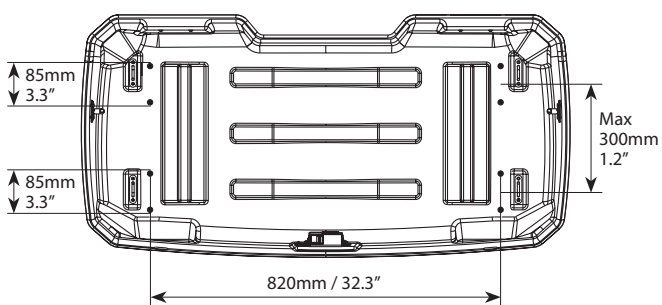

Universal rear cargo box for towbar bike carriers and platforms with horizontal loading surfaces.

DIMENSIONI ESTERNE / EXTERNAL DIMENSIONS

DIMENSIONI INTERNE / INTERNAL DIMENSIONS

Nekkar dark	Art.000121000000
Nekkar silver	Art.000119200000
 Peso prodotto Product weight	10kg/22lb
Materiale Material	Abs
 Portata massima Max load	max 30kg / 66lb
 Serratura antifurto Anti-theft lock	✓

Mod.	Nekkar dark	Nekkar silver
Art.N°	000121000000	000119200000
 L x W x H	L x W x H : 115X62X54 cm / 45.2x24.4x21.2"	L x W x H : 115X62X54 cm / 45.2x24.4x21.2"
	11 Kg / 24.2lb	11 Kg / 24.2lb
 L x W x H	L x W x H : 120x80x239 cm / 47.2x31.5x94"	L x W x H : 120x80x239 cm / 47.2x31.5x94"
	65 Kg / 143.3lb	65 Kg / 143.3lb
	P.z : 4	P.z : 4
Ean-13		