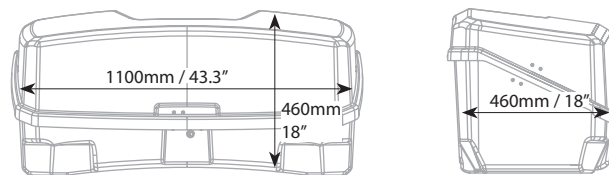

Universal rear cargo box for towbar bike carriers and platforms with horizontal loading surfaces.

DIMENSIONI ESTERNE / EXTERNAL DIMENSIONS

DIMENSIONI INTERNE / INTERNAL DIMENSIONS

Nekkar dark	Art.000121000000
Nekkar silver	Art.000119200000
 Peso prodotto Product weight	10kg/22lb
Materiale Material	Abs
 Portata massima Max load	max 30kg / 66lb
 Serratura antifurto Anti-theft lock	✓

Mod.	Nekkar dark	Nekkar silver
Art.N°	000121000000	000119200000
 L x W x H	L x W x H : 115X62X54 cm / 45.2x24.4x21.2"	L x W x H : 115X62X54 cm / 45.2x24.4x21.2"
	11 Kg / 24.2lb	11 Kg / 24.2lb
 L x W x H	L x W x H : 120x80x239 cm / 47.2x31.5x94"	L x W x H : 120x80x239 cm / 47.2x31.5x94"
	65 Kg / 143.3lb	65 Kg / 143.3lb
	P.z : 4	P.z : 4
Ean-13		