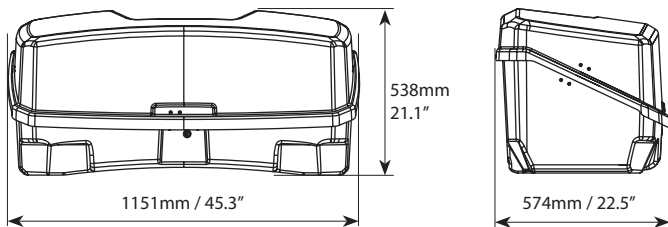

Universal rear cargo box for towbar bike carriers and platforms with horizontal loading surfaces.

DIMENSIONI ESTERNE / EXTERNAL DIMENSIONS

DIMENSIONI INTERNE / INTERNAL DIMENSIONS

Nekkar dark	Art.000121000000
Nekkar silver	Art.000119200000
 Peso prodotto Product weight	10kg/22lb
Materiale Material	Abs
 Portata massima Max load	max 30kg / 66lb
 Serratura antifurto Anti-theft lock	✓

Mod.	Nekkar dark	Nekkar silver
Art.N°	000121000000	000119200000
 L x W x H	L x W x H : 115X62X54 cm / 45.2x24.4x21.2"	L x W x H : 115X62X54 cm / 45.2x24.4x21.2"
	11 Kg / 24.2lb	11 Kg / 24.2lb
 L x W x H	L x W x H : 120x80x239 cm / 47.2x31.5x94"	L x W x H : 120x80x239 cm / 47.2x31.5x94"
	65 Kg / 143.3lb	65 Kg / 143.3lb
	P.z : 4	P.z : 4
Ean-13		