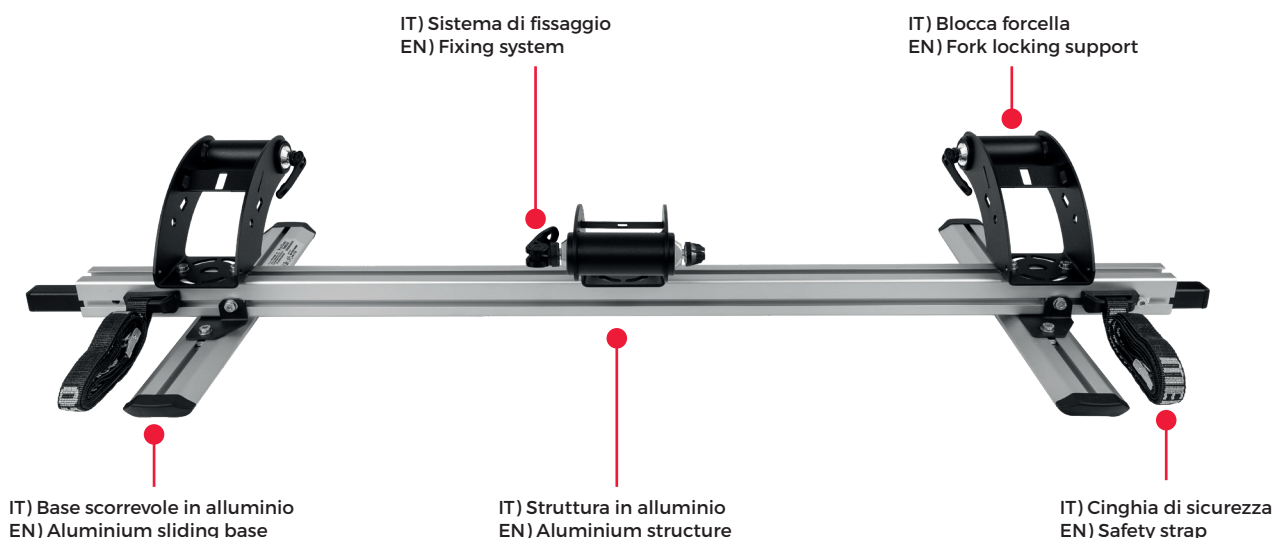

PRO TOUR INDOOR

Watch video

INCLUDED

3X

IT) Fissaggio all'interno del veicolo fino a 3 bici. Dotato di un sistema di aggancio della forcella sia tradizionale che ammortizzata senza l'utilizzo di attrezzi grazie ai diversi tipi di boccole. Indicato anche per bici con freno a disco anteriore.

EN) To be mounted inside the vehicle, can carry up to 3 bikes. It is equipped with a direct fixing system both for the classic and for suspension bike fork, which requires no mounting tools thanks to the different adapter kits. Suitable for bikes with front disk brake too. Quick and easy installation.

Art. 000086200000

Art.	000086200000
	5kg/11lb
Materiale Material Matière	Alluminio Aluminium Aluminio
	max 51kg/112lb
	x
	x
 Max	3
 Fat bike	✓
 E-bike	✓

Mod.	PRO TOUR INDOOR
Art.N°	000086200000
	L x W x H : 119,5x14,5x9,5 cm / 47x5.7x3.7" 📦 5,2 Kg / 11.4lb
	L x W x H : 120x20,5x31 cm / 47.2x8x12.2" 📦 21,7 Kg / 48lb Pz: 4
	L x W x H : 121x83x202 cm / 47.6x32.6x79.5" 📦 542 Kg / 1195lb Pz : 96
Ean-13	 8 003168 024729

KIT ADAPTER

Quick release Ø9x100mm / Ø0.3x4"
(Incluso / Included/ Inclus/Incluido)

Ø20x110mm / Ø0.8x4.3"
Art. 000087000000

Ø15x110mm / Ø0.6x4.3"
Art. 000094600000

Ø15x100mm / Ø0.6x4"
Art. 000086900000

Ø15x150mm / Ø0.6x6"
Art. 000087100000