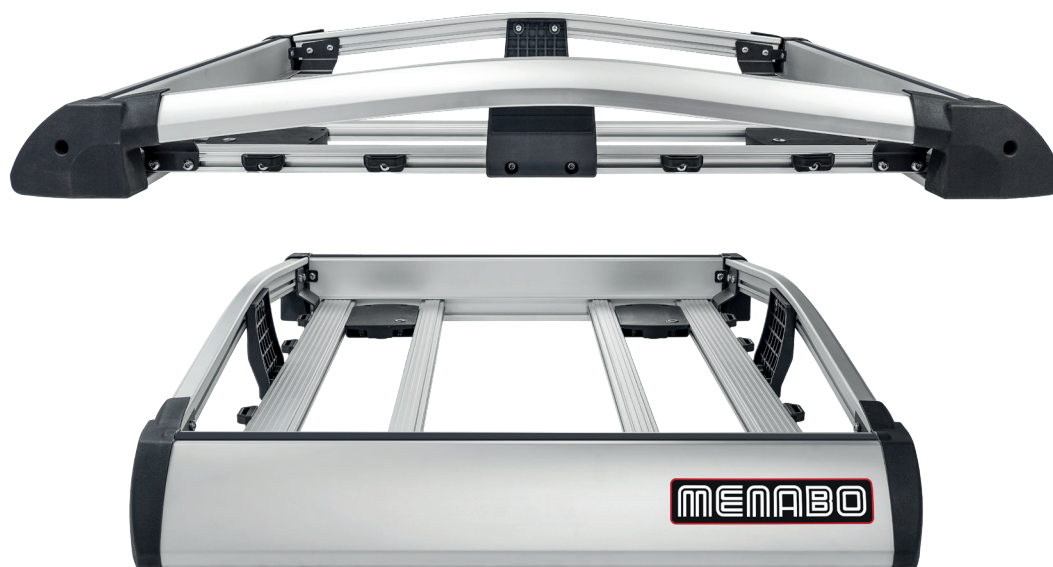

YELLOWSTONE

M/L/XL

YELLOWSTONE M

YELLOWSTONE L

YELLOWSTONE XL

IT) Bagagliera da tetto in alluminio. Design accattivante realizzato per minimizzare rumore e consumi. Studiata per alloggiare valigie di diverse dimensioni e articoli ingombranti in totale sicurezza e semplicità. Preassemblata e predisposta per il fissaggio su tutte le tipologie di barre da tetto. Disponibile in 3 taglie.

EN) Practical aluminium roof basket. Conceived to minimize noise and fuel consumption while enhancing ergonomics. Designed to accommodate suitcases of different sizes, it is also suitable for carrying bulky items with safety and ease. Pre-assembled and easy to install on the roof bars, it comes with an antitheft lock. Available in 3 sizes.

Art.	Yellowstone M silver	000121400000
	Yellowstone M black	000129800000
	Yellowstone L silver	000093400000
	Yellowstone L black	000129900000
	Yellowstone XL silver	000121500000
	Yellowstone XL black	000130000000
	Yellowstone M	11,5kg/25.3lb
	Yellowstone L	14kg/31lb
	Yellowstone XL	17kg/37.5lb
Materiale Material Matière	Alluminio Aluminium Aluminio	
	T-system X: min 6,5mm/0.3" W: 20mm/0.8"	
	(LxH) max 80x30mm / 3.1x1.2"	
	Yellowstone M	max 50kg / 110lb
	Yellowstone L	max 75kg / 165lb
	Yellowstone XL	max 75kg / 165lb
	✓	