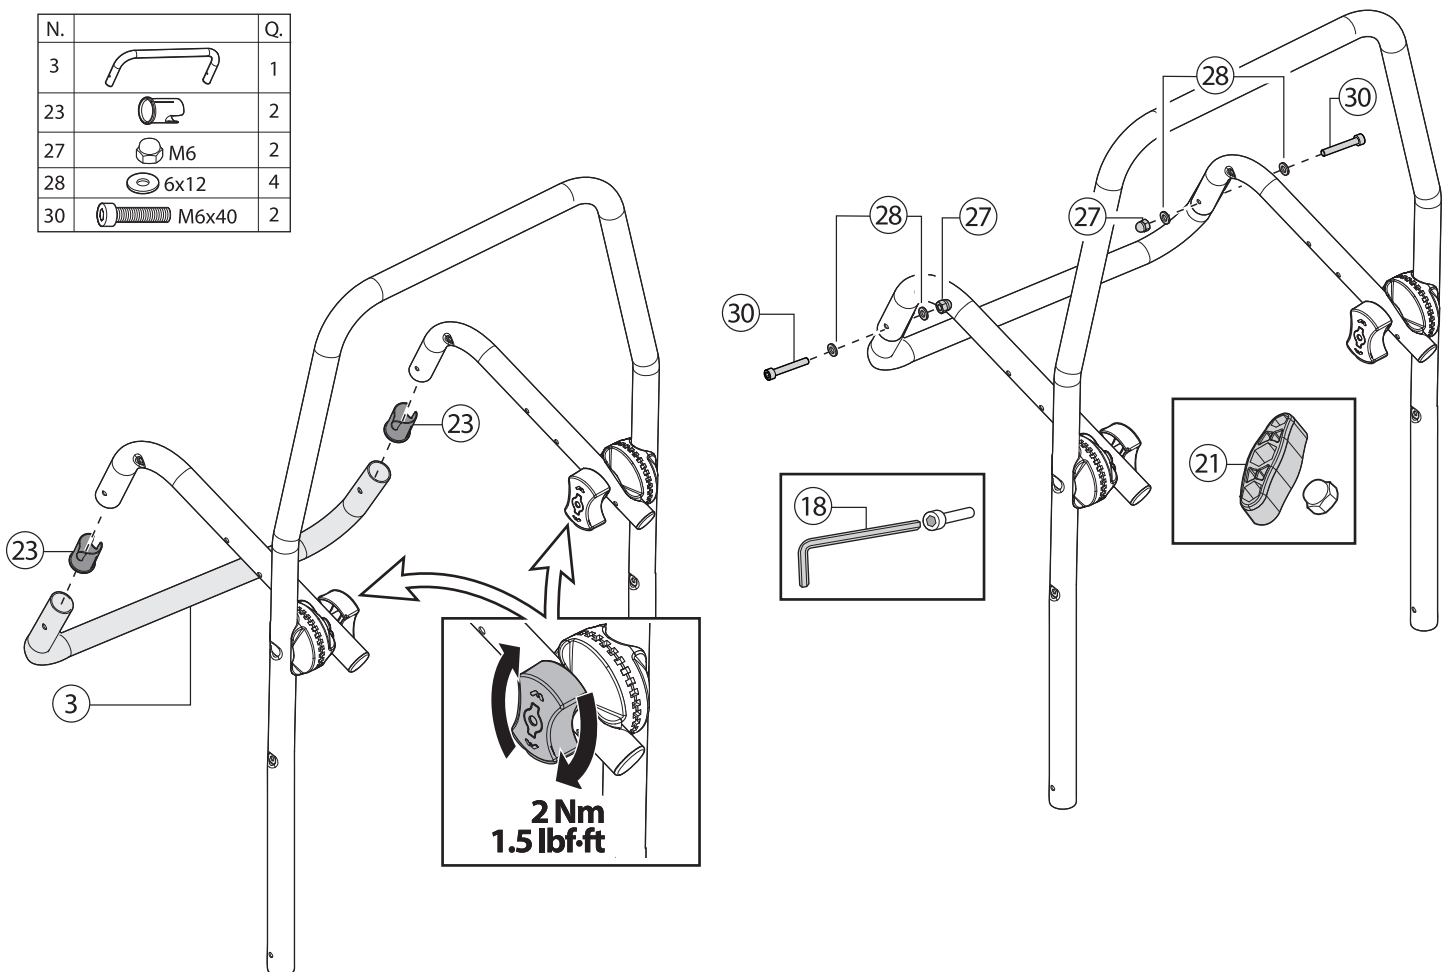

② x2 x3

N.		Q.
3		1
23		2
27	M6	2
28	6x12	4
30	M6x40	2